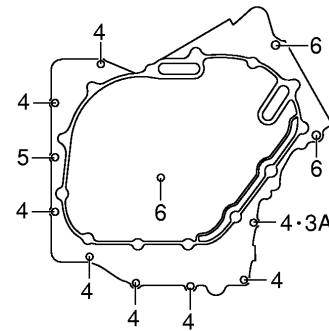

SV650Y E02_001A
FRONT CYLINDER HEAD

Ref No	Part No	Description
1	11103-20F00	Head Assy, Cylinder Rear
1	11103-20F10	Head Assy, Cylinder Rear
2	11115-18D72	• . Guide, Valve
3	09206-08001	• . Pin (6.2x8x11)
4	09103-06026	• . Bolt (6x39)
5	11141-20F00	Gasket, Cylinder Head
6	04211-13189	Pin
7	11161-33E00	Bolt, Cylinder Head Side Face
8	11191-13E00	Washer, Head Cover
9	09160-10082	Washer (10.5x19x2.0)
10	09103-10272	Bolt (10x160)
11	09103-06103	Bolt (6x70)
12	07120-06403	Bolt
13	01550-10557	Bolt
14	07120-06123	Bolt
15	09168-06023	Gasket (5.8x13x1.2)
16	09482-00456	Spark Plug (ngk,cr8e)
16	09482-00457	Spark Plug (denso,u24esr-n)
16	09482-00458	Spark Plug (ngk,cr9e)
16	09482-00459	Spark Plug (denso,u27esr-n)
16	09482-00460	Spark Plug (ngk,cr10e)
16	09482-00461	Spark Plug (denso,u31esr-n)
17	13102-20F00	Pipe Assy, Intake Rear
18	09280-46006	• . O Ring
19	02122-06163	Screw
20	09402-56208	Clamp
21	11172-19F00	Cover, Cylinder Head Rear
21	11172-19F20	Cover, Cylinder Head Rear
22	11173-19F00	Gasket, Cylinder Head Cover
23	09106-07009	Bolt (7x17.5)
24	09106-07010	Bolt (7x31)
25	09161-11008	Washer
26	11192-13E00	Cushion, Head Cover Bolt
27	01550-10807	Bolt

Ref No	Part No	Description
1	11210-20F00-0F0	Cylinder, Front
1	11210-20F10-0F0	Cylinder, Front
2	11220-20F00-0F0	Cylinder, Rear
2	11220-20F10-0F0	Cylinder, Rear
3	11241-19F00	Gasket, Cylinder Front
4	11242-19F00	Gasket, Cylinder Rear
5	04211-13189	Pin
6	08316-10063	Nut
7	01421-06253	Stud Bolt